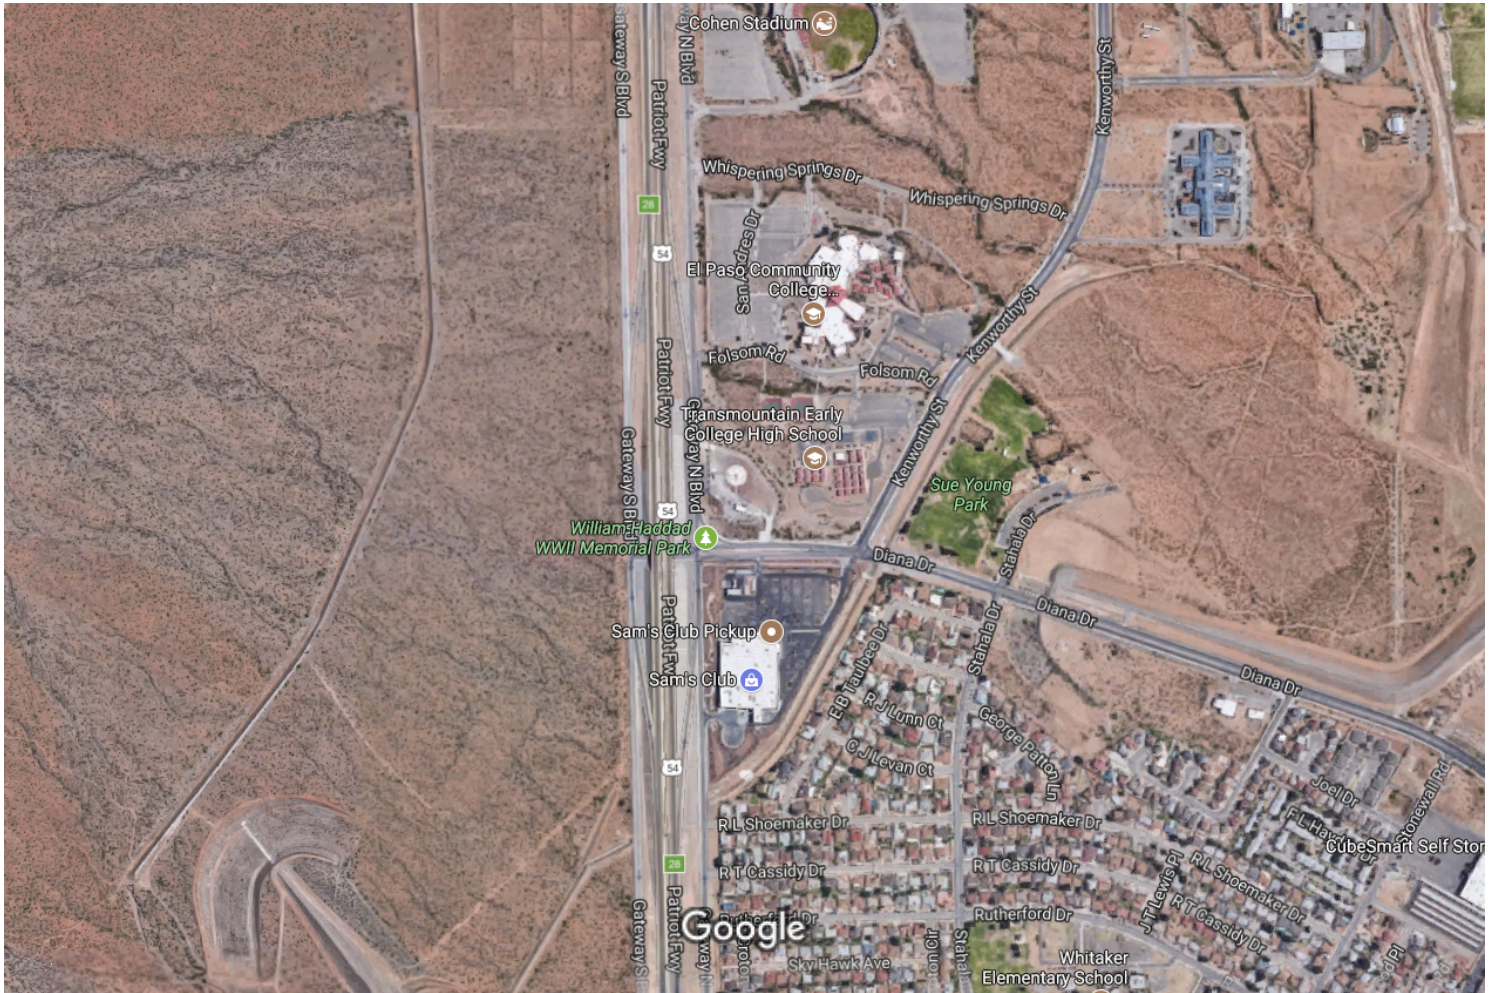

Google Maps Sue Young Park

Imagery ©2017 Google, Map data ©2017 Google United States 500 ft

Sue Young Park

4.4 ★★★★★ · 110 reviews

Park

📍 9730 Diana Dr, El Paso, TX 79924

🌐 elpasotexas.gov

☎ (915) 212-0092